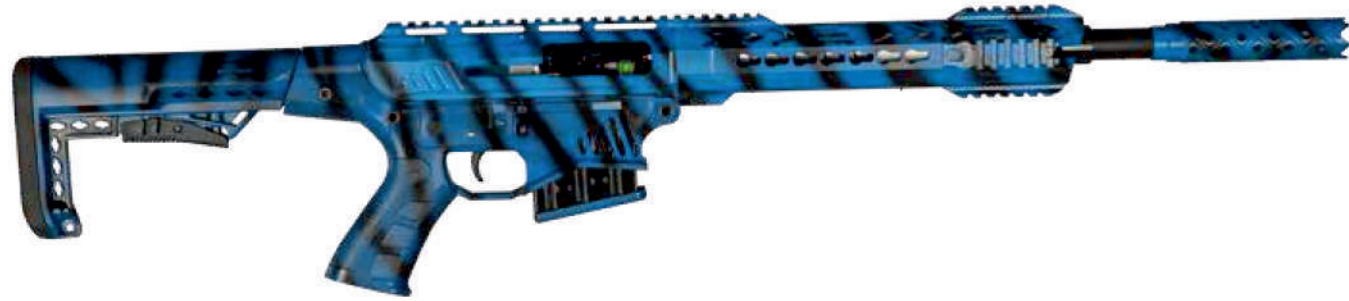

SEMI AUTOMATIC

azra 16

HA-06